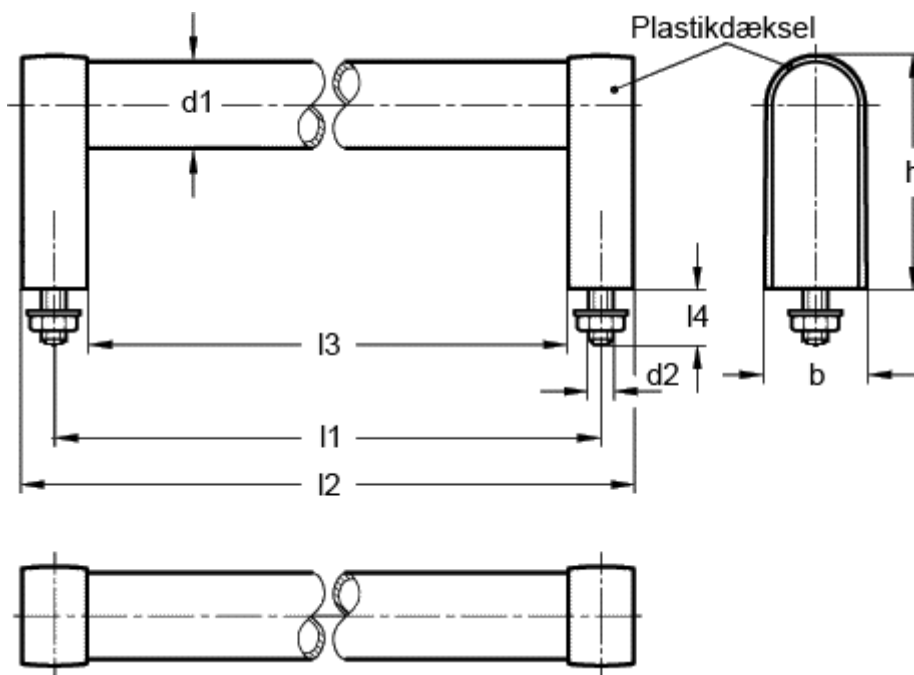

Article number: 20195300

Description: E+G System handle GN 669-28-300-B-EL

Measures

b	= 32
d1	= 28
d2	= M8
h appr.	= 60
l1	= 300
l2	= 320
l3	= 280
l4	= 20